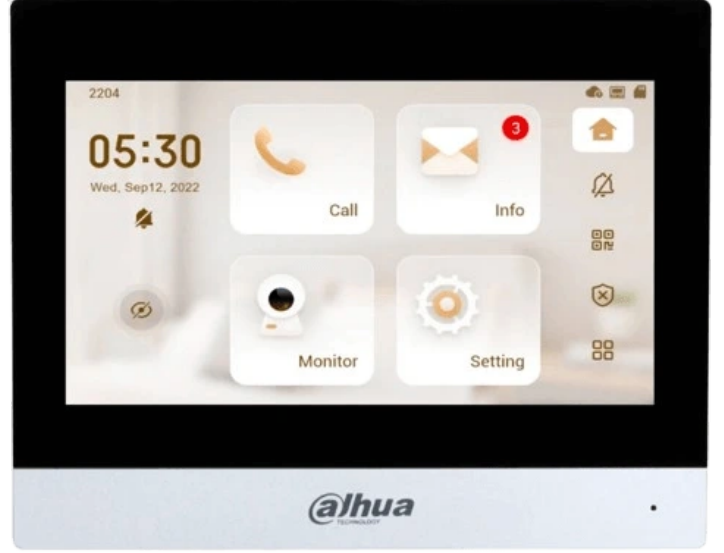

VTH8621KMS-WP

Dahua VTH8621KMS-WP – 7" sensorlu ekranlı, IP və Wi-Fi dəstəqli indoor monitor. Şık qara dizaynı ilə ev və ofislərə uyğun olan cihaz video interkom sistemləri ilə integrasiya olunur, qapı zəngi, zəng qeydləri, real vaxt görüntü və rahat idarəetmə funksiyaları təqdim edir.

Model	VTH8621KMS-WP
Brend	Dahua
Bağlantı tipi	IP
Cihaz	Monitor
WIFI	WIFI
Yaddaş	SD Card
Material	Plastik
PoE	PoE

Specification

System	
Main Processor	Embedded processor
Operating System	Embedded Linux operating system
Interoperability	ONVIF; SDK
Network Protocol	RTSP; RTP; SIP; DNS; SSH
Basic	
Screen Type	Capacitive Touchscreen
Display	7" TFT
Screen Resolution	1024 × 600
Audio Compression	G.711a; G.711u; PCM
Audio Input	1
Audio Output	Built-in speaker
Audio Mode	2-way Audio
Audio Enhancement	Echo suppression
Audio Bit Rate	16 kHz; 16 Bit
Function	
Communication Mode	Full digital
Information Release	Receive and view text information released by the management center
Leave Videos	Yes (insert an SD card into the indoor monitor)

DND Mode	Do not disturb period can be set; Do not disturb mode
Number of Extensions	Villa: 9 Apartment: 4 Wi-Fi intercom: 1 main monitor, 2 extension monitors
Wi-Fi	Yes
Wireless Standard	IEEE802.11b/802.11g/802.11n
Wireless Frequency Range	2,412–2,472 MHz
Wireless Security Encryption	WPA/WPA2; WPA-PSK/WPA2-PSK
Storage	Micro SD card (up to 64 GB)
Performance	
Casing	Metal
Port	
RS-485	1
Alarm Input	6
Alarm Output	1
Door Bell	Yes (use any alarm input port)
Network	One 10 /100 Mbps Ethernet
General	
Appearance Color	Silver
Power Supply	12 VDC 1A Standard PoE (36–57 V, 0.35 A)
Installation	Surface Mount
Certifications	CE; FCC
Dimensions	185 mm × 147 mm × 22.4 mm (7.28" × 5.79" × 0.88")
Operating Temperature	–10 °C to +55 °C (+14 °F to 131 °F)
Operating Humidity	10%–95% RH (non-condensing)
Operating Altitude	Beneath 3,000 m (9,842.52 ft)
Power Consumption	Standby ≤ 3 W; working ≤ 7 W
Net Weight	0.39 kg (0.86 lb)
Gross Weight	0.58 kg (1.28 lb)