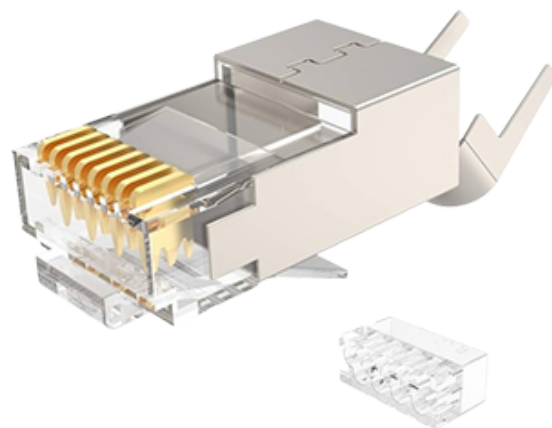

RJ45 CAT7 SFTP

SIPU RJ45 CAT7 SFTP CONNECTOR

Model	RJ45 CAT7 SFTP
Brend	Sipu
Tip	RJ45
Kategoriya	Cat7

Specification