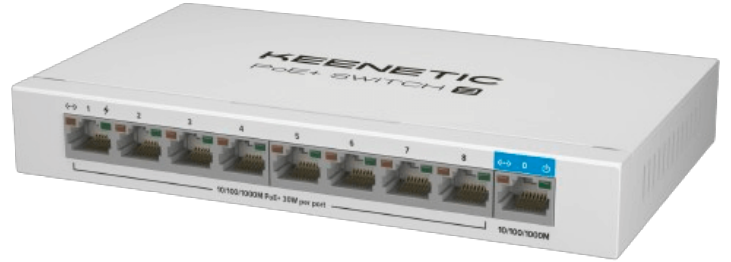

PoE+ Switch 9 (KN-4710)

KEENETIC PoE+ Switch 9 Port (KN-4710)

Model	PoE+ Switch 9 (KN-4710)
Brend	Keenetic
Port sayı	8 Port
PoE	PoE+
PoE gücü	120 W
Port sürəti	1000mb/s

Specification

Model index	KN-4710
Ethernet ports	9 x 1 Gbps: 1 x RJ-45, 8 x RJ-45 + PoE-out
PoE output power per port	30 W 802.3af/at (PoE+)
Total PoE Power Budget	120 W
PoE mode	A: 1.2(-) 3.6(+)
Automatic PoE detection	☐
MAC Address Table	2K
Jumbo frame	15 KB
Switching capacity	18 Gbps
QoS DSCP/802.1p	☐
Device dimensions, W x D x H	177 mm x 105 mm x 26 mm
Device weight	427 g
Operating temperature range	0–40 °C
Ambient humidity during operation	20–95% (no condensation)
Power supply voltage	100–240 V 50/60 Hz
Guarantee	3 years
Device	☐
Power adapter	55 V 2.55 A