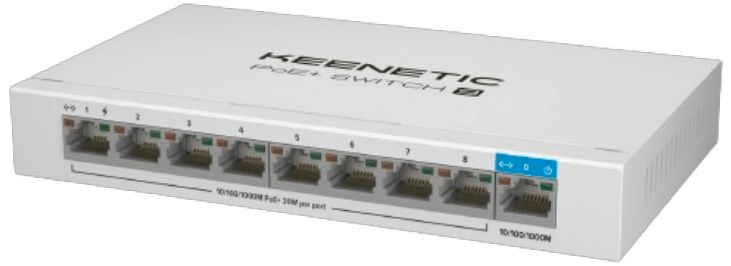

PoE+ Switch 9 (KN-4710)

KEENETIC PoE+ Switch 9 Port (KN-4710)

Model	PoE+ Switch 9 (KN-4710)
Brend	Keenetic
Port sayı	8 Port
PoE	PoE+
PoE gücü	120 W
Port sürəti	1000mb/s

Specification

Model index	KN-4710
Ethernet ports	9 x 1 Gbps: 1 x RJ-45, 8 x RJ-45 + PoE-out
PoE output power per port	30 W 802.3af/at (PoE+)
Total PoE Power Budget	120 W
PoE mode	A: 1.2(-) 3.6(+)
Automatic PoE detection	☑
MAC Address Table	2K
Jumbo frame	15 KB
Switching capacity	18 Gbps
QoS DSCP/802.1p	☑
Device dimensions, W x D x H	177 mm x 105 mm x 26 mm
Device weight	427 g
Operating temperature range	0–40 °C
Ambient humidity during operation	20–95% (no condensation)
Power supply voltage	100–240 V 50/60 Hz
Guarantee	3 years
Device	☑
Power adapter	55 V 2.55 A
Self-adhesive rubber feet	☑
Wall mounting kit	☑
Instructions for use	☑