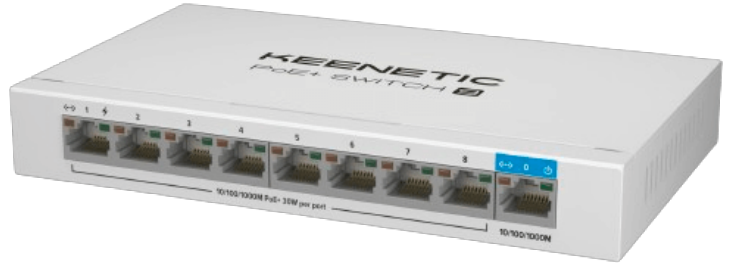

PoE+ Switch 9 (KN-4710)

KEENETIC PoE+ Switch 9 Port (KN-4710)

Model	PoE+ Switch 9 (KN-4710)
Brend	Keenetic
Port sayı	8 Port
PoE	PoE+
PoE gücü	120 W
Port sürəti	1000mb/s

Specification

Model index	KN-4710
Ethernet ports	9 x 1 Gbps: 1 x RJ-45, 8 x RJ-45 + PoE-out
PoE output power per port	30 W 802.3af/at (PoE+)
Total PoE Power Budget	120 W
PoE mode	A: 1.2(-) 3.6(+)
Automatic PoE detection	☑
MAC Address Table	2K
Jumbo frame	15 KB
Switching capacity	18 Gbps
QoS DSCP/802.1p	☑
Device dimensions, W x D x H	177 mm x 105 mm x 26 mm
Device weight	427 g
Operating temperature range	0–40 °C
Ambient humidity during operation	20–95% (no condensation)
Power supply voltage	100–240 V 50/60 Hz
Guarantee	3 years
Device	☑
Power adapter	55 V 2.55 A
Self-adhesive rubber feet	☑
Wall mounting kit	☑
Instructions for use	☑