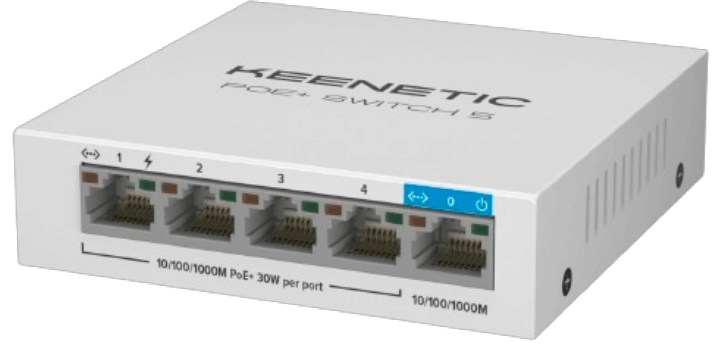

PoE+ Switch 5 (KN-4610)

KEENETIC PoE+ Switch 5 Port (KN-4610)

Model	PoE+ Switch 5 (KN-4610)
Brend	Keenetic
Port sayı	5 Port
PoE	PoE+
PoE gücü	60 W
Port sürəti	1000mb/s

Specification

Model index	KN-4610
Ethernet ports	5 x 1 Gbps: 1 x RJ-45, 4 x RJ-45 + PoE-out
PoE output power per port	30 W 802.3af/at (PoE+)
Total PoE Power Budget	60 W
PoE mode	A: 1.2(-) 3.6(+)
Automatic PoE detection	☐
MAC Address Table	2K
Jumbo frame	15 KB
Switching capacity	10 Gbps
QoS DSCP/802.1p	☐
Power indicator	☐
"PoE" indicator(s)	☐
"Connection" indicator(s)	☐
Device dimensions, W x D x H	100 mm x 100 mm x 26 mm
Device weight	205 g
Operating temperature range	0–40 °C
Ambient humidity during operation	20–95% (no condensation)
Power supply voltage	100–240 V 50/60 Hz
Device	☐
Power adapter	55 V 1.3 A
Self-adhesive rubber feet	☐