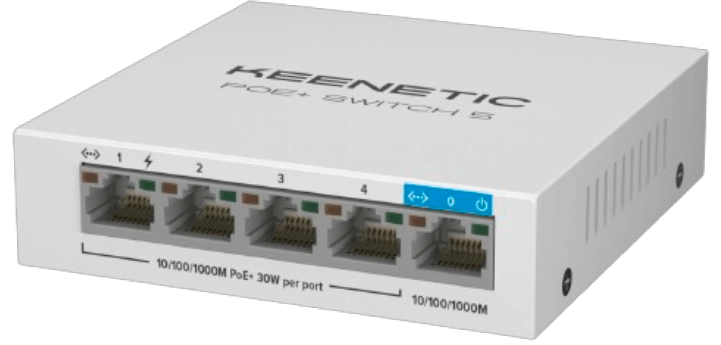

# PoE+ Switch 5 (KN-4610)

KEENETIC PoE+ Switch 5 Port (KN-4610)

Model	PoE+ Switch 5 (KN-4610)
Brend	Keenetic
Port sayı	5 Port
PoE	PoE+
PoE gücü	60 W
Port sürəti	1000mb/s

## Specification

Model index	KN-4610
Ethernet ports	5 x 1 Gbps: 1 x RJ-45, 4 x RJ-45 + PoE-out
PoE output power per port	30 W 802.3af/at (PoE+)
Total PoE Power Budget	60 W
PoE mode	A: 1.2(-) 3.6(+)
Automatic PoE detection	☐
MAC Address Table	2K
Jumbo frame	15 KB
Switching capacity	10 Gbps
QoS DSCP/802.1p	☐
Power indicator	☐
"PoE" indicator(s)	☐
"Connection" indicator(s)	☐
Device dimensions, W x D x H	100 mm x 100 mm x 26 mm
Device weight	205 g
Operating temperature range	0–40 °C
Ambient humidity during operation	20–95% (no condensation)
Power supply voltage	100–240 V 50/60 Hz
Device	☐
Power adapter	55 V 1.3 A
Self-adhesive rubber feet	☐