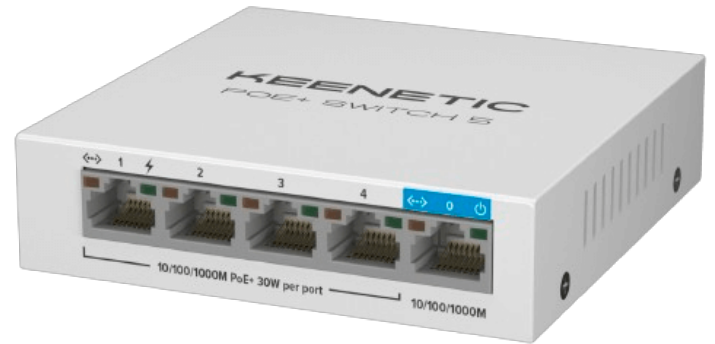

PoE+ Switch 5 (KN-4610)

KEENETIC PoE+ Switch 5 Port (KN-4610)

Model	PoE+ Switch 5 (KN-4610)
Brend	Keenetic
Port sayı	5 Port
PoE	PoE+
PoE gücü	60 W
Port sürəti	1000mb/s

Specification

Model index	KN-4610
Ethernet ports	5 x 1 Gbps: 1 x RJ-45, 4 x RJ-45 + PoE-out
PoE output power per port	30 W 802.3af/at (PoE+)
Total PoE Power Budget	60 W
PoE mode	A: 1.2(-) 3.6(+)
Automatic PoE detection	☐
MAC Address Table	2K
Jumbo frame	15 KB
Switching capacity	10 Gbps
QoS DSCP/802.1p	☐
Power indicator	☐
"PoE" indicator(s)	☐
"Connection" indicator(s)	☐
Device dimensions, W x D x H	100 mm x 100 mm x 26 mm
Device weight	205 g
Operating temperature range	0–40 °C
Ambient humidity during operation	20–95% (no condensation)
Power supply voltage	100–240 V 50/60 Hz

Device	☐
Power adapter	55 V 1.3 A
Self-adhesive rubber feet	☐
Wall mounting kit	☐
Instructions for use	☐