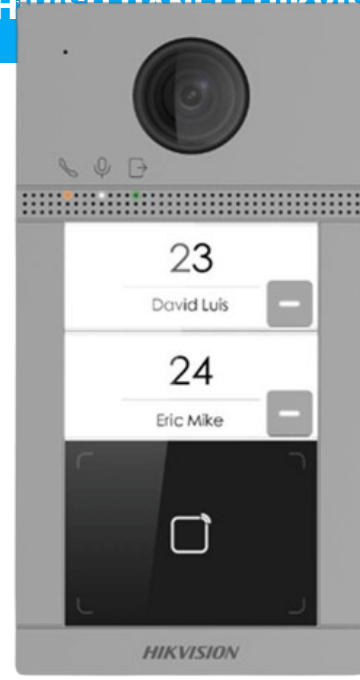

DS-KV8213-WME1 (C)

DS-KV8213-WME1 C İKİ MENZİLLİ İP DOMOFON CAGH'DIŞI DANELİ HIKVISION

Model	DS-KV8213-WME1 (C)
Brend	Hikvision
Bağlantı tipi	IP
Cihaz	Zəng
WIFI	WIFI
Material	Metal
PoE	PoE

Specification

System parameters	
Operation system	Linux
ROM	32 MB
RAM	256 MB
Processor	Embedded highperformance processor
Display parameters	
Screen size	/
Operation method	/
Type	/
Resolution	/
Video parameters	
Lens	1
Resolution	Main stream:1920 × 1080p and 1280 ×720p Sub stream: 640 × 480p
FOV	Horizontal: 124°Vertical: 75°
Wide dynamic range(WDR)	Digital WDR/76.9 dB
Supplement light	IR light, up to 3 m

Video compression standard	H.264
Audio parameters	
Audio input	1 built-in omnidirectional microphone
Audio compression standard	G.711 U, G.711 A
Audio output	1 built-in loudspeaker
Audio compression bitrate	64 Kbps
Audio quality	Noise suppression and echo cancellation
Volume adjustment	Adjustable
Capacity	
User capacity	2000
Card capacity	10000
Linked indoor station capacity	2 (main indoorstation)
Sub door station capacity	16
Network parameters	
Network protocol	TCP/IP, RTSP
Wi-Fi	IEEE802.11b, IEEE802.11g, IEEE802.11n
Bluetooth	/
3G/4G	/
Received frequency	2.4 to 2.4835GHz
Transmitted frequency	2.4 to 2.4835GHz
Bandwidth	20/40 MHz
Frequency power	802.11b:15 dBm+/- 1.5 dBm 802.11g:15 dBm +/- 1.5 dBm 802.11n(ht20):14 dBm +/- 1.5 dBm 802.11n(ht40):12 dBm +/- 1.5 dBm
Authentication	
Card reading frequency	13.56 MHz
Device interfaces	
Alarm input	4
Network interface	1 RJ-45,10/100 Mbps self-adaptive
TAMPER	1
Exit button	2
RS-485	1
USB	/
Wiegand	/
TF card	Reserved
Alarm output	/
Lock control	2 relays, Max. 30 VDC 2 A
Door contact input	2
General	
Button	2 physical buttons
Installation	Surface mounting
Indicator	3
Weight	Net weight:0.370 kg Gross weight: 0.637 kg
Protective level	IP65, IK08