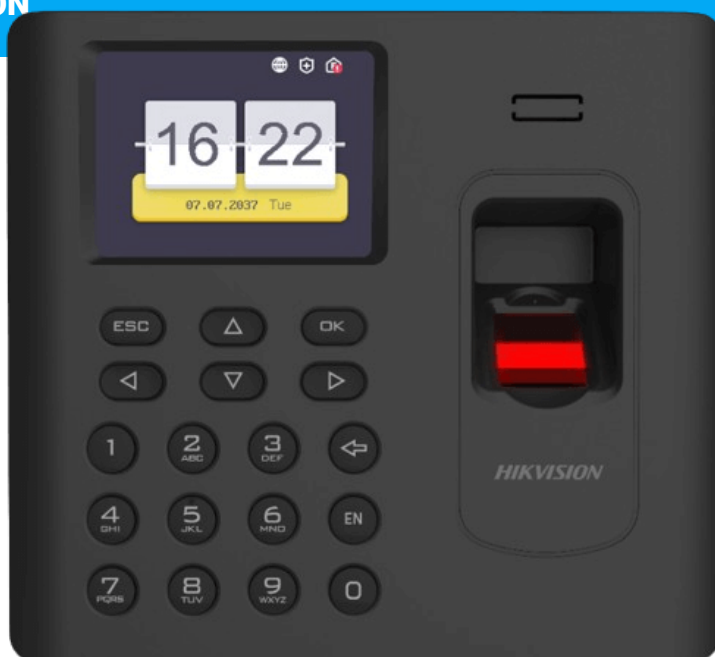

DS-K1A802AEF

DS-K1A802AEF ACCESS CONTROLLER HIKVISION

Specification

System	
Operating system	Linux
Screen	
Screen Size	2.4-inch
Type	LCD-TFT display screen
Audio	
Audio output	1 loudspeaker, 1 buzzer
Network	
Wired network	TCP/IP, 10/100Mbps, self-adaptive
Wi-Fi	Support
Interface	
Network interface	1
USB	1
Capacity	
Card capacity	3000
Fingerprint capacity	3000
Event capacity	100,000
Authentication	
Card type	EM card
Card reading distance	0 to 5 cm
Card reading duration	≤ 1 s
Fingerprint module	Optical fingerprint module

Fingerprint comparing mode	1:1 and 1:N
Fingerprint recognition duration	≤ 1 s
Fingerprint FAR	≤ 0.001 %
Fingerprint FRR	≤ 0.01 %
Others	
Indicator	Power/status (red/green)
Power supply	5 VDC/1 A
Working temperature	-10 °C to +55 °C (14 °F to +131 °F)
Working humidity	10% to 90% (no condensing)
Color	Black
Dimensions	140 mm × 155 mm × 30 mm (5.51" × 6.01" × 1.18")
Application environment	Indoor
Installation	Surface mounting, desk stand