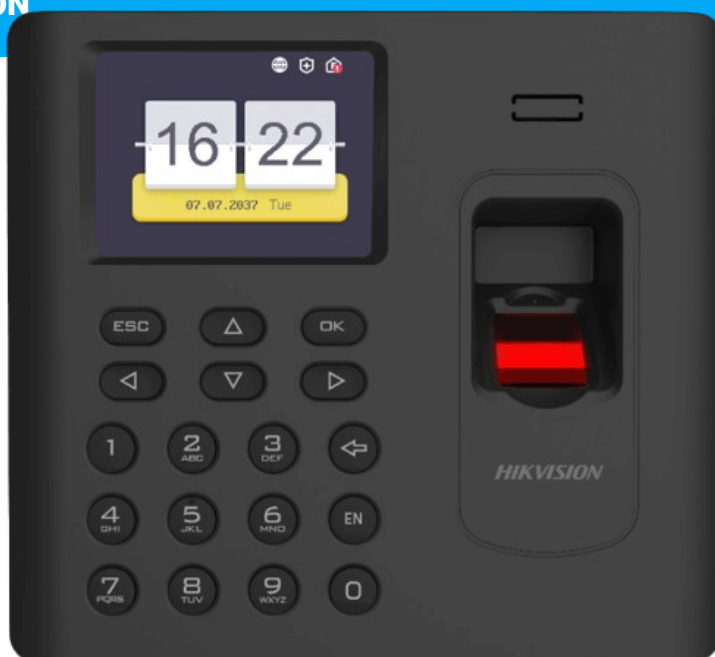

# DS-K1A802AEF

DS-K1A802AEF ACCESS CONTROLLER HIKVISION

## Specification

<b>System</b>	
Operating system	Linux
<b>Screen</b>	
Screen Size	2.4-inch
Type	LCD-TFT display screen
<b>Audio</b>	
Audio output	1 loudspeaker, 1 buzzer
<b>Network</b>	
Wired network	TCP/IP, 10/100Mbps, self-adaptive
Wi-Fi	Support
<b>Interface</b>	
Network interface	1
USB	1
<b>Capacity</b>	
Card capacity	3000
Fingerprint capacity	3000
Event capacity	100,000
<b>Authentication</b>	
Card type	EM card
Card reading distance	0 to 5 cm
Card reading duration	≤ 1 s
Fingerprint module	Optical fingerprint module

Fingerprint comparing mode	1:1 and 1:N
Fingerprint recognition duration	≤ 1 s
Fingerprint FAR	≤ 0.001 %
Fingerprint FRR	≤ 0.01 %
Others	
Indicator	Power/status (red/green)
Power supply	5 VDC/1 A
Working temperature	-10 °C to +55 °C (14 °F to +131 °F)
Working humidity	10% to 90% (no condensing)
Color	Black
Dimensions	140 mm × 155 mm × 30 mm (5.51" × 6.01" × 1.18")
Application environment	Indoor
Installation	Surface mounting, desk stand